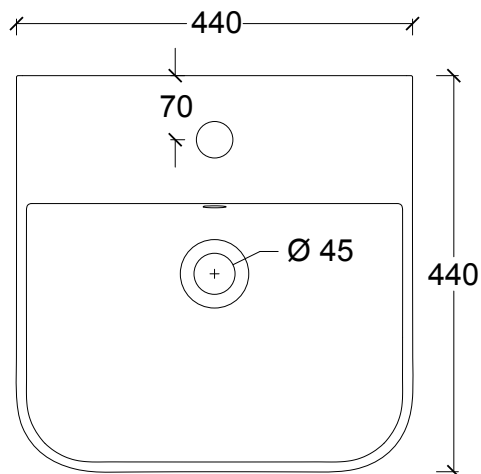

esedra

SERIES: QUADRA/BULL/FLY
OBJECT: LAVABO Q2 440 x 440 CON PIANO

790

Art. LVQ2
made in italy