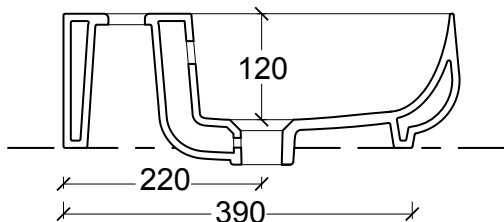

esedra

SERIES: QUADRA/BULL/FLY
OBJECT: LAVABO Q2 440 x 440 CON PIANO

790

Art. LVQ2
made in italy