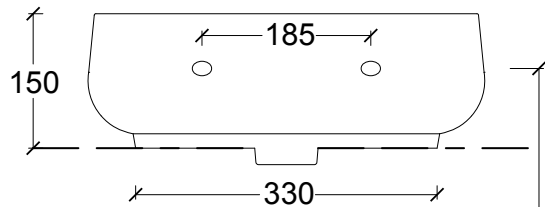

esedra

SERIES: QUADRA/BULL/FLY
OBJECT: LAVABO Q2 440 x 440 CON PIANO

790

Art. LVQ2
made in italy