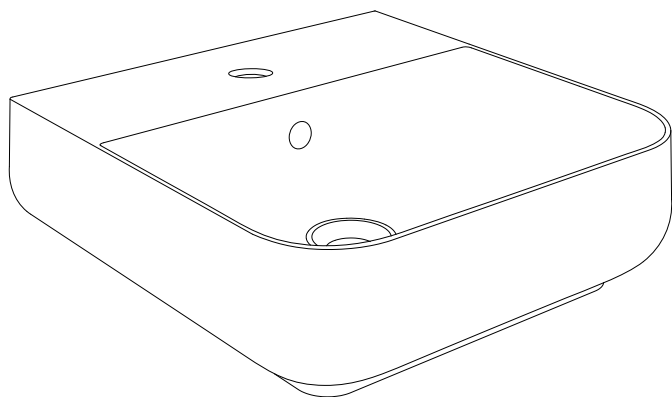

esedra

SERIES: QUADRA/BULL/FLY
OBJECT: LAVABO Q2 440 x 440 CON PIANO

790

Art. LVQ2
made in italy